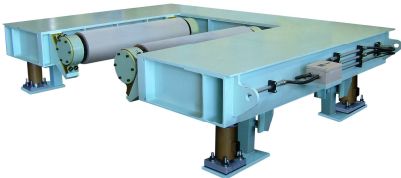

OSC 92UL TWC Series Coil weighing machine

<Features>

- This is a U-shaped coil weighing machine to weigh coil carried by coil cars.
- Coil can be directly weighed by placing the coil at the empty space on the weighing machine while loaded on the coil car and lowering the cylinder of the coil car.
- Being an assay examination passed product, it can be used for transaction certificate.

<Specifications>

Model	Capacity (kg)	Minimum division (kg)
TWC-3T	3,000	1
TWC-5T	5,000	1 or 2
TWC-10T	10,000	2 or 5
TWC-15T	15,000	5
TWC-20T	20,000	5 or 10
TWC-25T	25,000	5 or 10
TWC-30T	30,000	10

Standard type

With Cradle roll incorporated type

With binding machine chute incorporated type